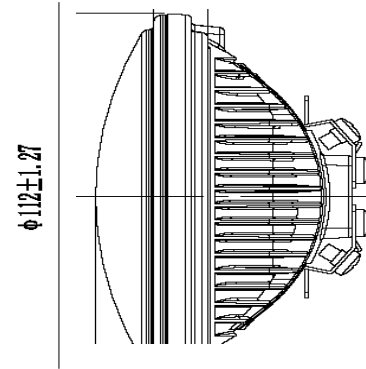

OL4411-3 LED Par 36 Sealed Beam Lamp

Drop-in, 6 watt—versus 5— replacement for incandescent lamp assembly 4411-3. The OL version provides approximately 65 lumens per watt compared to 12.

Specifications	
Design Voltage [V]	12.8
Wattage [W]	6
CBCP	3000
Beam Spread	Trapezoidal
Base	Double Screw Terminal/ CR-2 64 +/-4mm bracket length
Back	Cast aluminum, powder coated
Overall Depth	70mm
Height	112 +/- 1.27mm
Lens	Glass
Color Temperature [K]	6,000
Life Hours – average	15,000