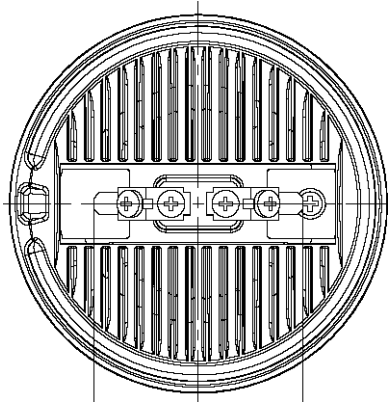

OL4411-3 LED Par 36 Sealed Beam Lamp

Drop-in, 6 watt—versus 5— replacement for incandescent lamp assembly 4411-3. The OL version provides approximately 65 lumens per watt compared to 12.

Specifications	
Design Voltage [V]	12.8
Wattage [W]	6
CBCP	3000
Beam Spread	Trapezoidal
Base	Double Screw Terminal/ CR-2 64 +/-4mm bracket length
Back	Cast aluminum, powder coated
Overall Depth	70mm
Height	112 +/- 1.27mm
Lens	Glass
Color Temperature [K]	6,000
Life Hours – average	15,000